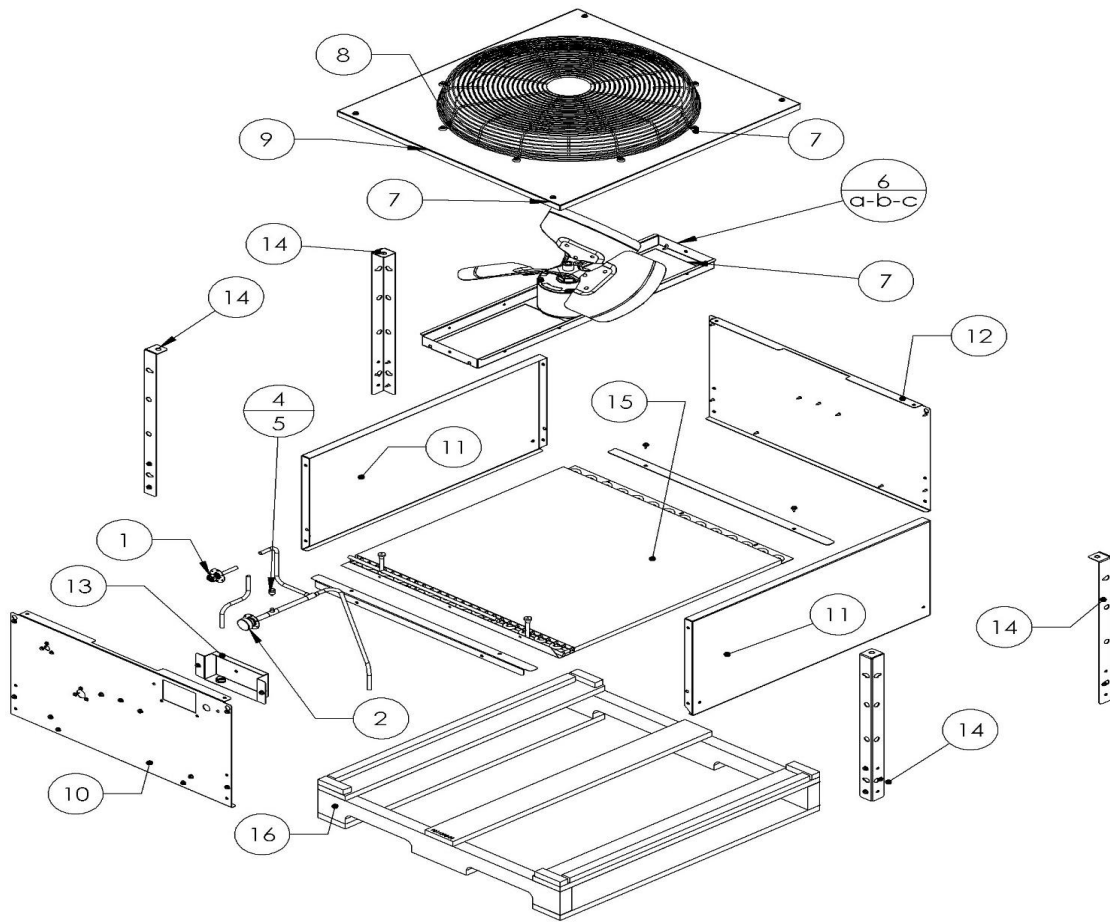

REMOTE CONDENSERS RC306C40

ITEM	DESCRIPTION	RC306C40
1	3/8 Coupling (Small on Condenser)	9091001-11
2	1/2 Coupling (Large on Condenser)	9091001-12
3	Head Pressure Control Valve/Mixing Valve	9151027-07
4	Service Valve Cap	9091086-03
5	Service Valve Core	9091086-02
6	Fan Assembly (Blade, Motor & Bracket)	2062371-03
6a	Fan Blade Only	9131582-01
6b	Fan Motor Only	9161142-02
6c	Fan Bracket Only	3013894-02
7	Hex washer HD screw (PCK of 10)	9031019-04P
8	Fan Guard	9131581-01
9	Top Panel	3013892-02
10	Front Panel	3013890-02
11	Side Panel Right & Left Side (Reversible)	3013891-02
12	Back Panel	3013893-02
13	Junction Box	3013895-01
14	Legs (set of 4)	3013896-01S
15	Condenser	9141171-03
16	Skid	9011396-02
	Post Corner (not shown)	9011320-16
	Carton (not shown)	9011397-01