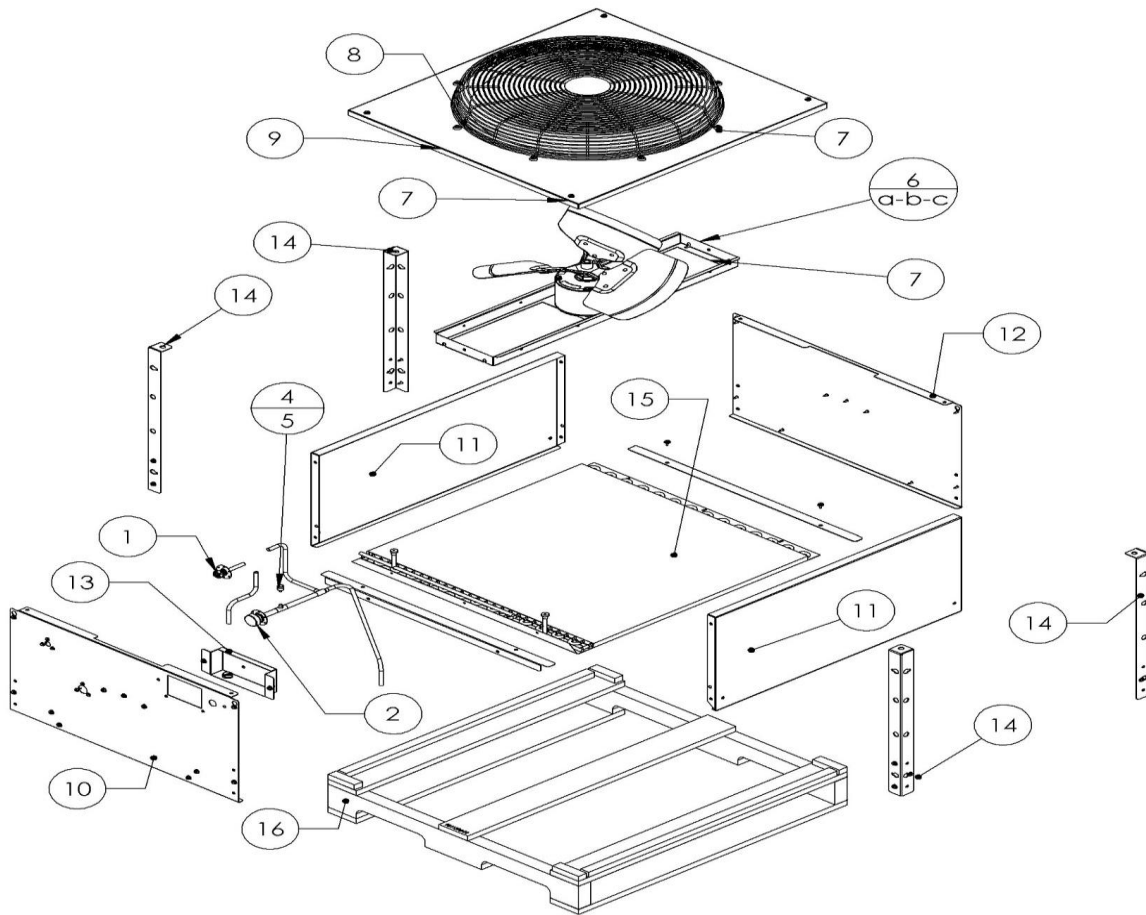

PARTS BREAKDOWN REMOTE CONDENSERS FOR R-404A REFRIGERANT

MODELS:

RC100C49, RC106C40, RC206C40, RC306C40, RC406C40

RC100G40, RC106G40

DATE

8/13/2024

REMOTE CONDENSERS RC100C40, RC106C40, RC206C40

ITEM	DESCRIPTION	RC100C40	RC106C40	RC206C40
1	3/8 Coupling (Small on Condenser)	9091001-11	9091001-11	9091001-11
2	1/2 Coupling (Large on Condenser)	9091001-12	9091001-12	9091001-12
3	Head Pressure Control Valve/Mixing Valve	9151027-07	9151027-07	9151027-07
4	Service Valve Cap	9091086-03	9091086-03	9091086-03
5	Service Valve Core	9091086-02	9091086-02	9091086-02
6	Fan Assembly (Blade, Motor & Bracket)	2062371-01	2062371-02	2062371-02
6a	Fan Blade Only	9131582-01	9131582-01	9131582-01
6b	Fan Motor Only	9161142-01	9161142-02	9161142-02
6c	Fan Bracket Only	3013894-01	3013894-01	3013894-01
7	Hex washer HD screw (PCK of 10)	9031019-04P	9031019-04P	9031019-04P
8	Fan Guard	9131581-01	9131581-01	9131581-01
9	Top Panel	3013892-01	3013892-01	3013892-01
10	Front Panel	3013890-01	3013890-01	3013890-01
11	Side Panel Right & Left Side (Reversible)	3013891-01	3013891-01	3013891-01
12	Back Panel	3013893-01	3013893-01	3013893-01
13	Junction Box	3013895-01	3013895-01	3013895-01
14	Legs (set of 4)	3013896-01S	3013896-01S	3013896-01S
15	Condenser	9141171-01	9141171-01	9141171-02
16	Skid	9011396-01	9011396-01	9011396-01
	Post Corner (not shown)	9011320-16	9011320-16	9011320-16
	Carton (not shown)	9011397-01	9011397-01	9011397-01