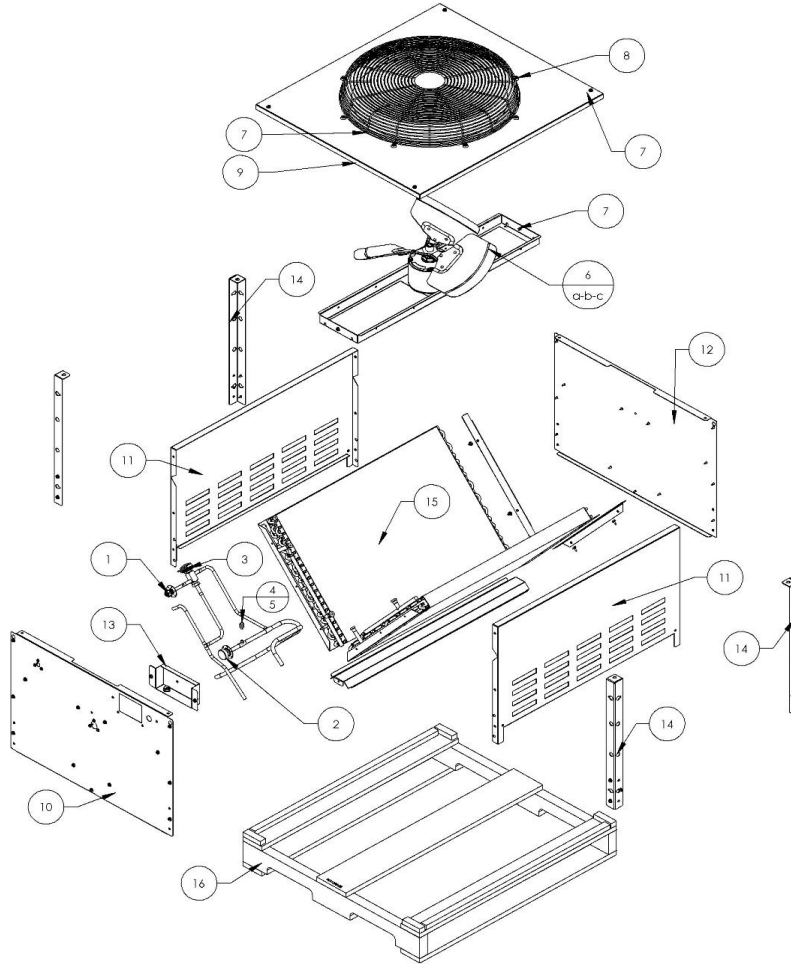

REMOTE CONDENSERS RC406C40

ITEM	DESCRIPTION	RC406C40
1	3/8 Coupling (Small on Condenser)	9091001-11
2	1/2 Coupling (Large on Condenser)	9091001-12
3	Head Pressure Control Valve/Mixing Valve	9151027-07
4	Service Valve Cap	9091086-03
5	Service Valve Core	9091086-02
6	Fan Assembly (Blade, Motor & Bracket)	2062371-03
6a	Fan Blade Only	9131582-01
6b	Fan Motor Only	9161142-02
6c	Fan Bracket Only	3013894-02
7	Hex washer HD screw (PCK of 10)	9031019-04P
8	Fan Guard	9131581-01
9	Top Panel	3013892-02
10	Front Panel	3013890-03
11	Side Panel Right & Left Side (Reversible)	3013891-03
12	Back Panel	3013893-03
13	Junction Box	3013895-01
14	Legs (set of 4)	3013896-01S
15	Condenser	9141171-04
16	Skid	9011396-02
	Post Corner (not shown)	9011320-17
	Carton (not shown)	9011397-02