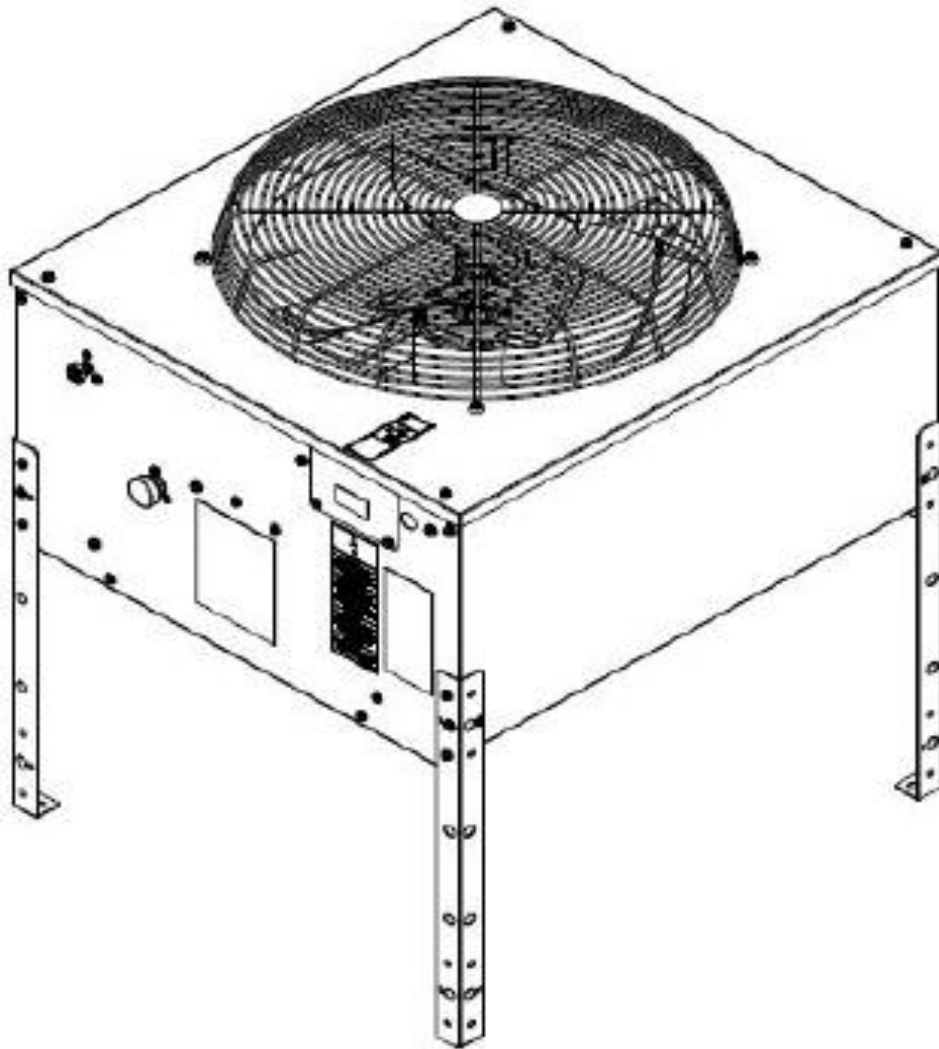

PARTS BREAKDOWN REMOTE CONDENSERS FOR R-404A REFRIGERANT

MODELS:

RC100C49, RC106C40, RC206C40, RC306C40, RC406C40

RC100G40, RC106G40

DATE

8/13/2024

REMOTE CONDENSERS RC100C40, RC106C40, RC206C40

ITEM	DESCRIPTION	RC100C40	RC106C40	RC206C40
1	3/8 Coupling (Small on Condenser)	9091001-11	9091001-11	9091001-11
2	1/2 Coupling (Large on Condenser)	9091001-12	9091001-12	9091001-12
3	Head Pressure Control Valve/Mixing Valve	9151027-07	9151027-07	9151027-07
4	Service Valve Cap	9091086-03	9091086-03	9091086-03
5	Service Valve Core	9091086-02	9091086-02	9091086-02
6	Fan Assembly (Blade, Motor & Bracket)	2062371-01	2062371-02	2062371-02
6a	Fan Blade Only	9131582-01	9131582-01	9131582-01
6b	Fan Motor Only	9161142-01	9161142-02	9161142-02
6c	Fan Bracket Only	3013894-01	3013894-01	3013894-01
7	Hex washer HD screw (PCK of 10)	9031019-04P	9031019-04P	9031019-04P
8	Fan Guard	9131581-01	9131581-01	9131581-01
9	Top Panel	3013892-01	3013892-01	3013892-01
10	Front Panel	3013890-01	3013890-01	3013890-01
11	Side Panel Right & Left Side (Reversible)	3013891-01	3013891-01	3013891-01
12	Back Panel	3013893-01	3013893-01	3013893-01
13	Junction Box	3013895-01	3013895-01	3013895-01
14	Legs (set of 4)	3013896-01S	3013896-01S	3013896-01S
15	Condenser	9141171-01	9141171-01	9141171-02
16	Skid	9011396-01	9011396-01	9011396-01
	Post Corner (not shown)	9011320-16	9011320-16	9011320-16
	Carton (not shown)	9011397-01	9011397-01	9011397-01