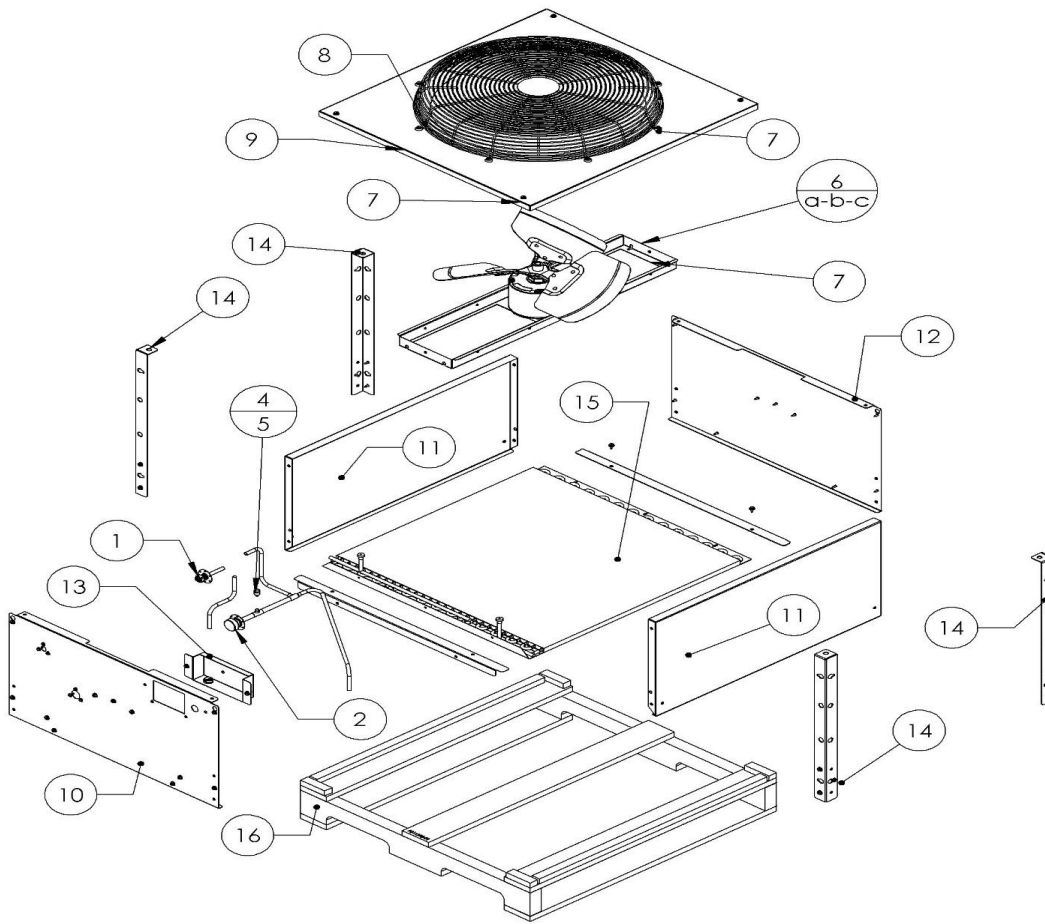

REMOTE CONDENSERS RC100G40, RC106G40

ITEM	DESCRIPTION	RC100G40	RC106G40
1	3/8 Coupling (Small on Condenser)	9091001-11	9091001-11
2	1/2 Coupling (Large on Condenser)	9091001-12	9091001-12
4	Service Valve Cap	9091086-03	9091086-03
5	Service Valve Core	9091086-02	9091086-02
6	Fan Assembly (Blade, Motor & Bracket)	2062371-01	2062371-02
6a	Fan Blade Only	9131582-01	9131582-01
6b	Fan Motor Only	9161142-01	9161142-02
6c	Fan Bracket Only	3013894-01	3013894-01
7	Hex washer HD screw (PCK of 10)	9031019-04P	9031019-04P
8	Fan Guard	9131581-01	9131581-01
9	Top Panel	3013892-01	3013892-01
10	Front Panel	3013890-01	3013890-01
11	Side Panel Right & Left Side (Reversible)	3013891-01	3013891-01
12	Back Panel	3013893-01	3013893-01
13	Junction Box	3013895-01	3013895-01
14	Legs (set of 4)	3013896-01S	3013896-01S
15	Condenser	9141171-02	9141171-01
16	Skid	9011396-01	9011396-01
	Post Corner (not shown)	9011320-16	9011320-16
	Carton (not shown)	9011397-01	9011397-01